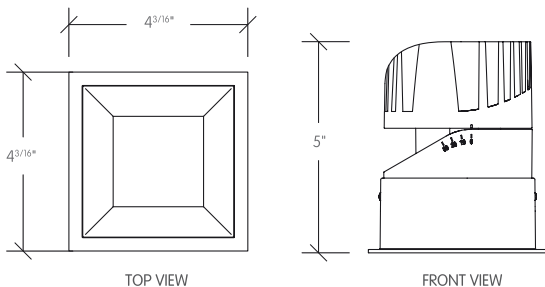

Series	Output	Voltage	Control	Housing	Emergency
C4	L¹ 10W (690lm)	1 120V	0 Non-Dim	R Remodel	N No
	M¹ 12W (930lm)	U⁵ Universal 120V to 277V	1 0-10 to 1%	N Non-IC	9 90 mins
	H¹ 18W (1170lm)		2 0-10 fade-off	I⁶ IC	
	V¹ 22W (1620lm)		D Dali	A⁶ Airtight	
	D² 10W (570lm)		P Phase ELV & Triac	O No Housing	
	W² 18W (1110lm)		L Lutron		
	U³ 10W (600lm)		X DMX		
	A³ 18W (840lm)				
	C⁴ 16W (228lm)				

MODULES SPECS

Code example: **C4-S0-ZW-WW-S927-0**

Mounting	Trim Color	Ref. Color	IP Rating	Optics Type	LED CRI	LED CCT	Accessories (Primary)	Accessories (Secondary)		
C4	S0 Square Trimless	Z	W White	W Flat White	D Dry	Z 10°-50°	9 90	27 2700K	0 No Accessories	N No Accessories
	S1 Square Trim		B Black	B Flat Black	W Wet		H Thrive	30 3000K	C Clear Lens	T Clear Lens
	S2 Square Trim with Constant Force Spring		S Grey	N Black Nickel				35 3500K	D⁸ Diffuse lens	L Diffuse lens
	S3 Square Millwork		X Custom	C Specular Chrome				40 4000K	E⁹ Elliptical Lens	F Solite Lens
							WD⁷ 3000K - 1800K	H Honeycomb Lens		
							TW⁷ 2700K - 5000K	S Solite Lens		
							CC RGBW	M Mixing		

Notes:

- ¹ Denotes output at 3000K, unless otherwise noted.
- ² Denotes output specific to Dim-to-Warm at 3000K.
- ³ Denotes output specific to Tunable White at full on.
- ⁴ Denotes output at White, 3000K.
- ⁵ Not applicable for ELV dimming.
- ⁶ Chicago Plenum rated.
- ⁷ Tunable White available in 0-10V, DMX and DALI.
- ⁸ Diffuse lenses available in different angles.
- ⁹ Elliptical lenses available in different angles.

Consult factory for lead-times.
Bold Lighting reserves the right to make technical changes without notice.

For more info about the placement of the accessories, please consult the schematic on P4