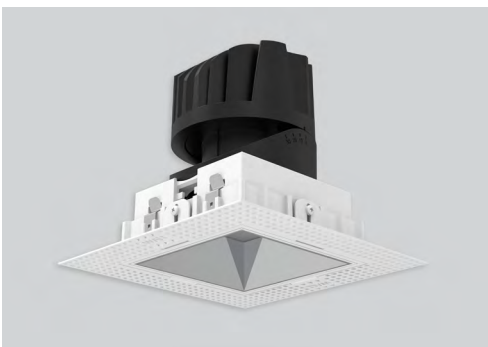

## TRIM CONSTANT FORCE SPRINGS

FRONT VIEW

 3 7/8" x 3 7/8"

TOP VIEW

## TRIMLESS

FRONT VIEW

 4 1/4" x 4 1/4"

TOP VIEW