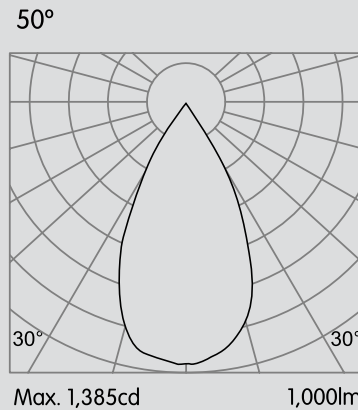

# OPTICAL FLEXIBILITY

## Photometric data: Type C Polar Curves

### Zoomable Distribution 10° - 50°

## TRIMLESS

FRONT VIEW

 4 1/4" x 4 1/4"

TOP VIEW