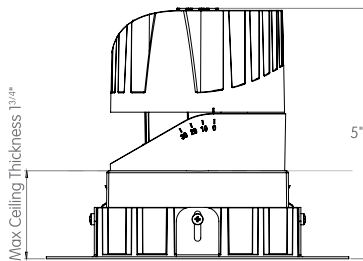

## TRIM TORSION SPRINGS

FRONT VIEW

 3 7/8" x 3 7/8"

TOP VIEW

## TRIM CONSTANT FORCE SPRINGS

FRONT VIEW

 3 7/8" x 3 7/8"

TOP VIEW

## TRIMLESS

FRONT VIEW

 4 1/4" x 4 1/4"

TOP VIEW