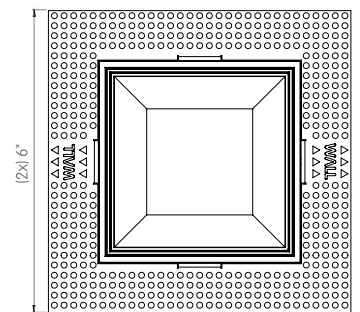

## TRIM TORSION SPRINGS

FRONT VIEW

 3 7/8" x 3 7/8"

TOP VIEW

## TRIM CONSTANT FORCE SPRINGS

FRONT VIEW

 3 7/8" x 3 7/8"

TOP VIEW

## TRIMLESS

FRONT VIEW

 4 1/4" x 4 1/4"

TOP VIEW