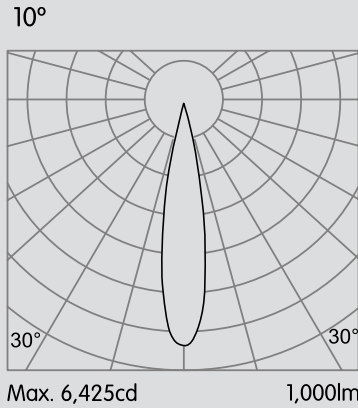

# OPTICAL FLEXIBILITY

## Photometric data: Type C Polar Curves

### Zoomable Distribution 10° - 50°

## TRIMLESS

FRONT VIEW

 4 1/4" x 4 1/4"

TOP VIEW