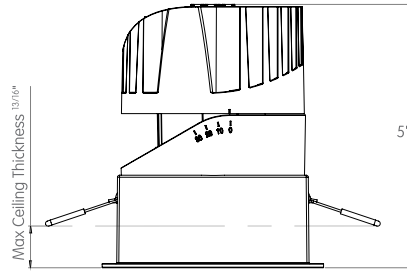

## TRIM TORSION SPRINGS

FRONT VIEW

 3 7/8" x 3 7/8"

TOP VIEW