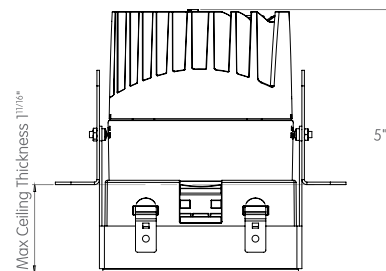

MILLWORK

FRONT VIEW

3 7/8" x 3 7/8"