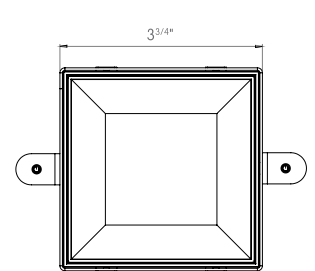

TOP VIEW

CCC Certified to GB7000

JA8 Certified to Title 24 standards