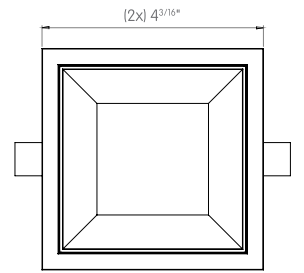

MOUNTING FLEXIBILITY

TRIM TORSION SPRINGS

3 7/8" x 3 7/8"

TRIM CONSTANT FORCE SPRINGS

3 7/8" x 3 7/8"

TOP VIEW

TRIMLESS

4 1/4" x 4 1/4"

MILLWORK

3 7/8" x 3 7/8"

CCC Certified to GB7000

JA8 Certified to Title 24 standards