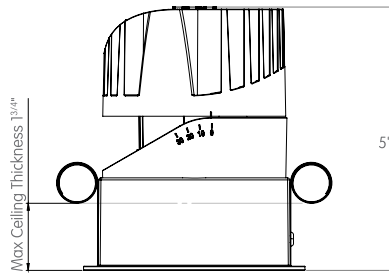

## TRIM TORSION SPRINGS

FRONT VIEW

 3 7/8" x 3 7/8"

TOP VIEW

## TRIM CONSTANT FORCE SPRINGS

FRONT VIEW

 3 7/8" x 3 7/8"

TOP VIEW

## TRIMLESS

FRONT VIEW

 4 1/4" x 4 1/4"

TOP VIEW